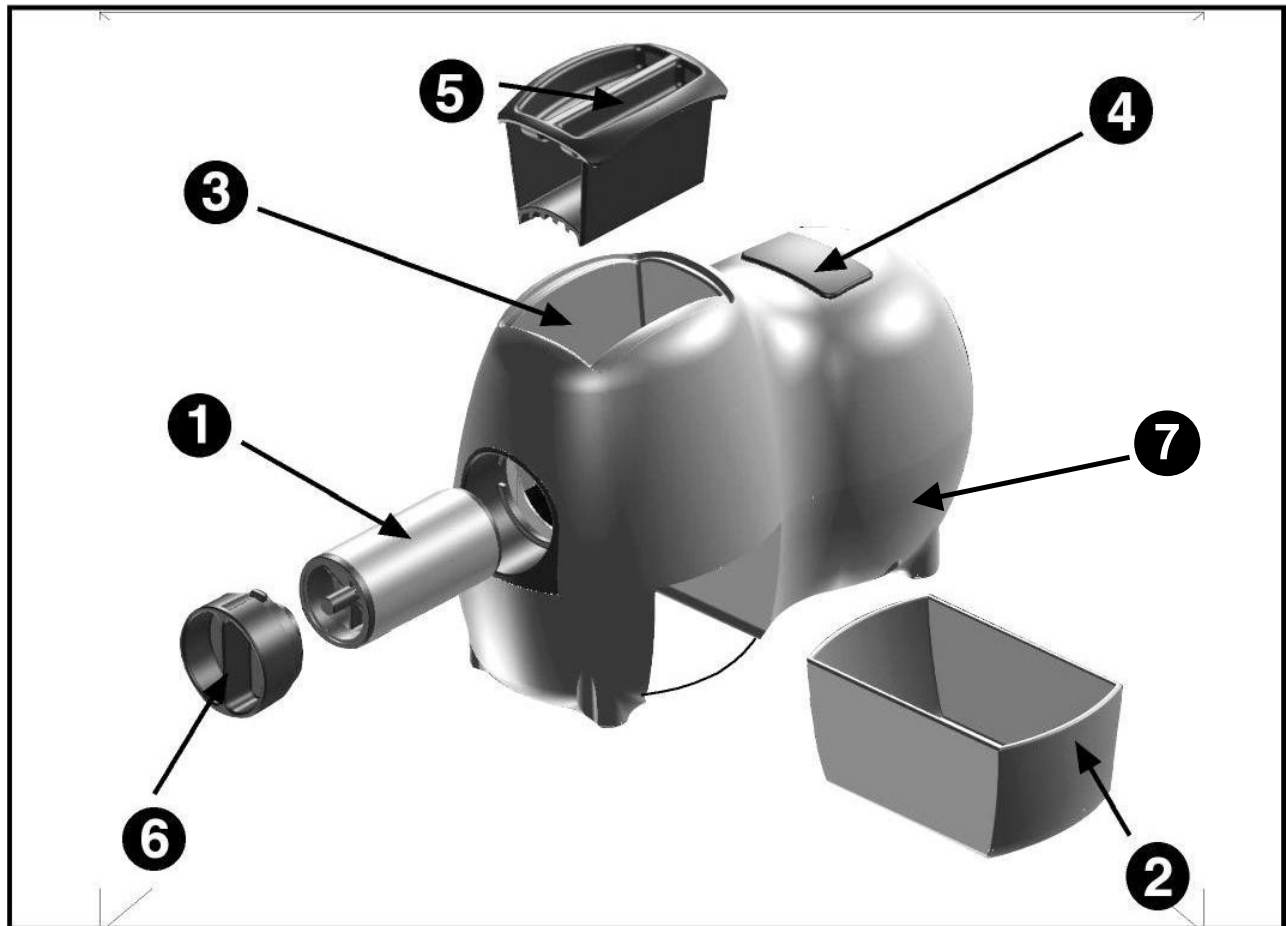

Parts Breakdown

Model GR-IT-0140 21622

Parts Breakdown

Model GR-IT-0140 21622

Item No.	Description	Position	Item No.	Description	Position	Item No.	Description	Position
74557	Toothed Roller with Guide Cap and Dragging Cap for 21622	1	74560	Plastic Push for 21622	4	74563	Plastic Down Body for 21622	7
74558	Collection Drawer for 21622	2	41542	Plastic Pusher for 21622	5			
74559	Plastic Upper Body for 21622	3	74562	Front Cap Roller Stop for 21622	6			